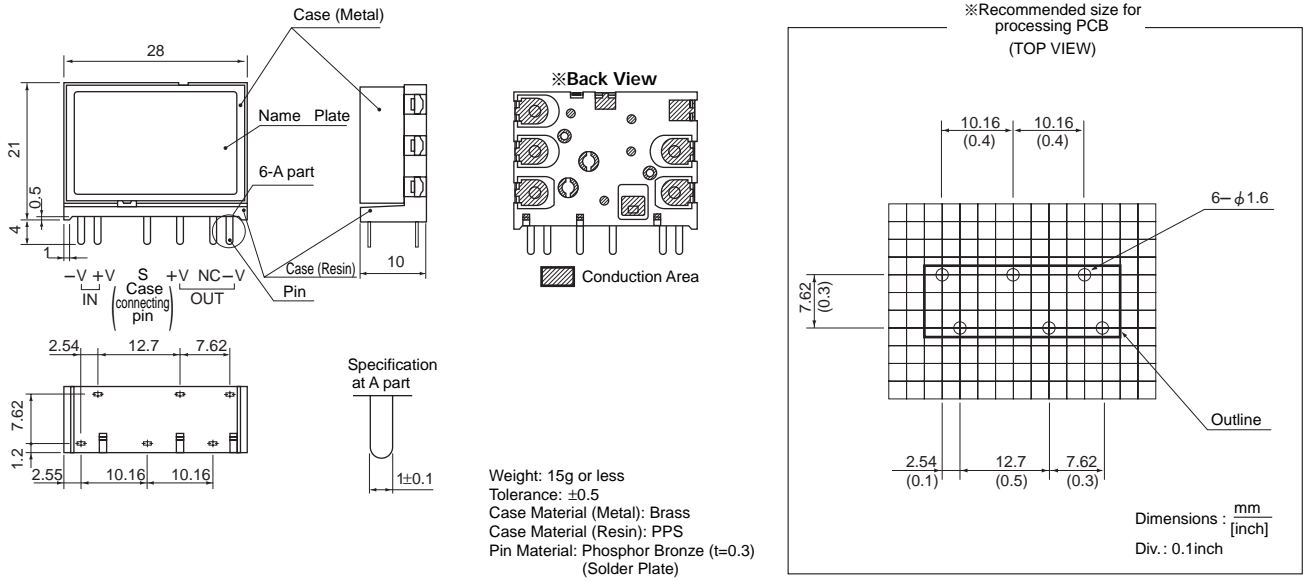

External view

Performance data

■ STATIC CHARACTERISTICS (ZTS1R52405)

■ RISE TIME & FALL TIME (ZTS1R52405)

■ OVERCURRENT CHARACTERISTICS (ZTS1R52405)