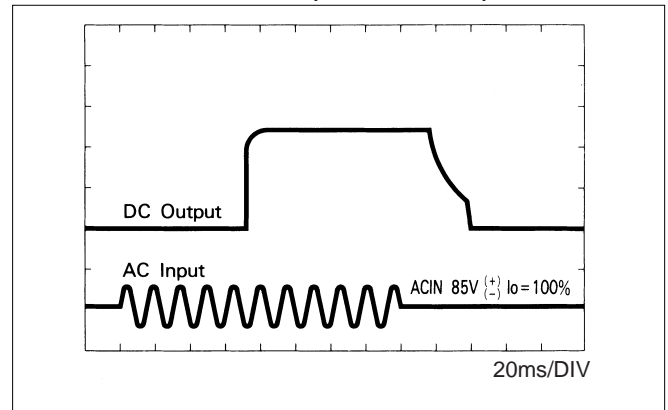

External view

※ Weight: 65g or less
 ※ Tolerance: ±0.5
 ※ Case: PBT

Performance data

■ STATIC CHARACTERISTICS (YW512A)

■ RISE TIME & FALL TIME (YW512A: +12V)

■ OVERCURRENT CHARACTERISTICST (YW512A)

■ DERATING CURVE