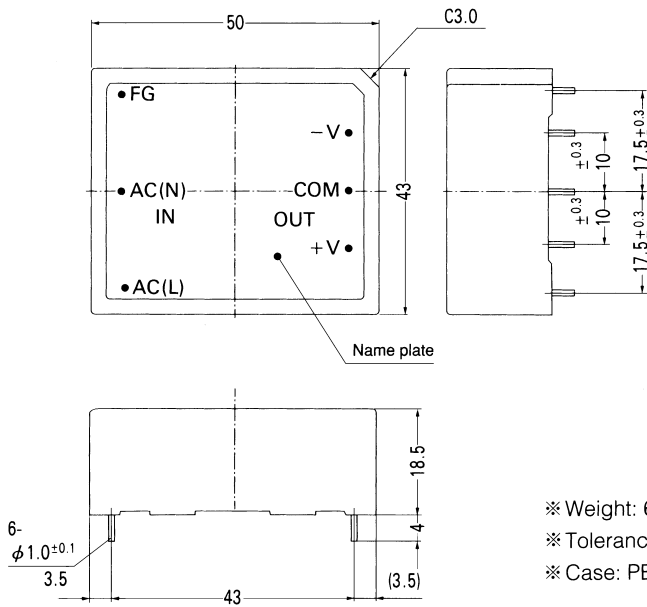

External view

※ Weight: 65g or less
 ※ Tolerance: ±0.5
 ※ Case: PBT

Performance data

■ STATIC CHARACTERISTICS (YW512A)

■ RISE TIME & FALL TIME (YW512A: +12V)

■ OVERCURRENT CHARACTERISTICST (YW512A)

■ DERATING CURVE