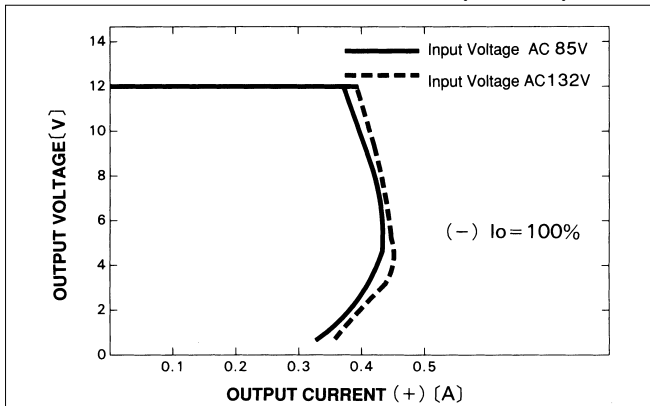

External view

※ Weight: 65g or less
 ※ Tolerance: ±0.5
 ※ Case: PBT

Performance data

■ STATIC CHARACTERISTICS (YW512A)

■ RISE TIME & FALL TIME (YW512A: +12V)

■ OVERCURRENT CHARACTERISTICST (YW512A)

■ DERATING CURVE