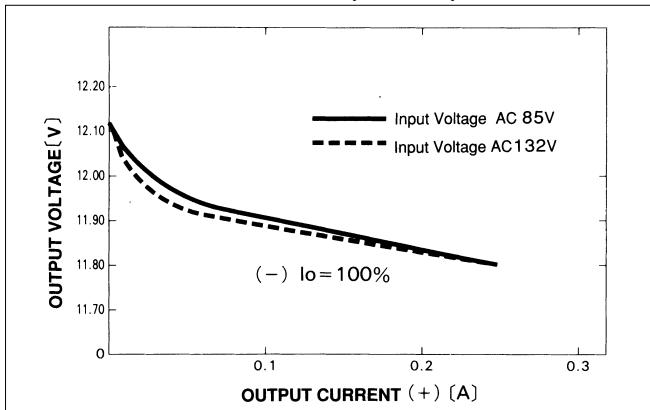

External view

※ Weight: 65g or less
 ※ Tolerance: ±0.5
 ※ Case: PBT

Performance data

■ STATIC CHARACTERISTICS (YW512A)

■ RISE TIME & FALL TIME (YW512A: +12V)

■ OVERCURRENT CHARACTERISTICST (YW512A)

■ DERATING CURVE