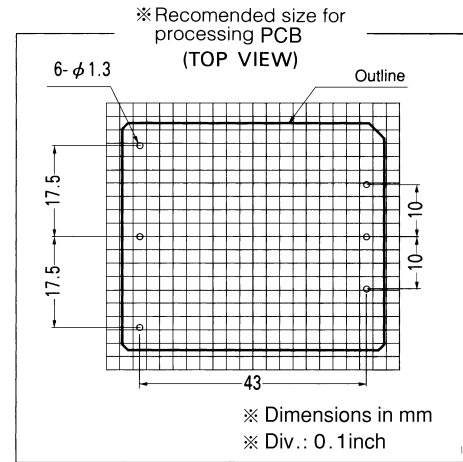

External view

※ Weight: 65g or less
 ※ Tolerance: ±0.5
 ※ Case: PBT

Performance data

■ STATIC CHARACTERISTICS (YW512A)

■ RISE TIME & FALL TIME (YW512A: +12V)

■ OVERCURRENT CHARACTERISTICST (YW512A)

■ DERATING CURVE