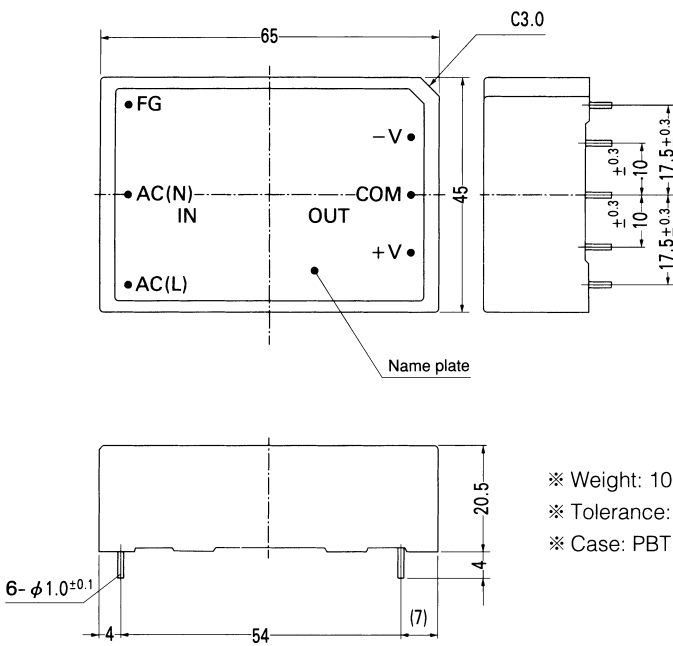

External view

※ Weight: 100g or less  
 ※ Tolerance: ±0.5  
 ※ Case: PBT

Performance data

■ STATIC CHARACTERISTICS (YW1512A)

■ RISE TIME & FALL TIME (YW1512A: +12V)

■ OVERCURRENT CHARACTERISTICS (YW1512A)

■ DERATING CURVE