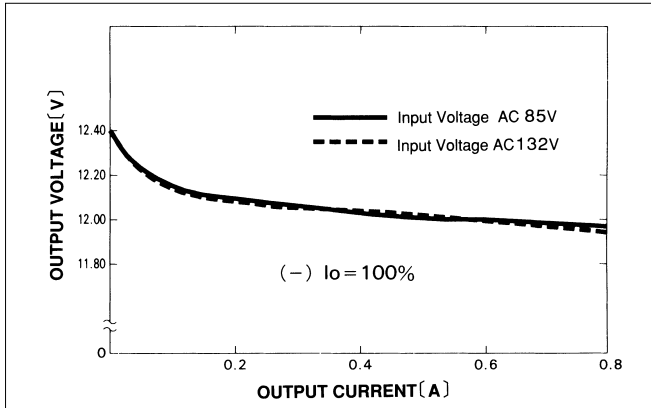

External view

※ Weight: 100g or less  
 ※ Tolerance: ±0.5  
 ※ Case: PBT

Performance data

■ STATIC CHARACTERISTICS (YW1512A)

■ RISE TIME & FALL TIME (YW1512A: +12V)

■ OVERCURRENT CHARACTERISTICS (YW1512A)

■ DERATING CURVE