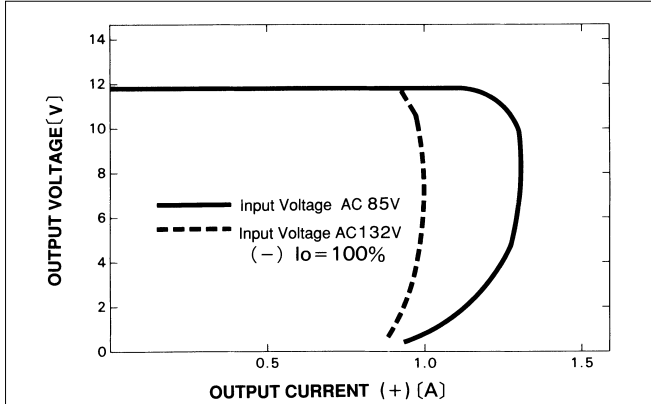

External view

※ Weight: 100g or less  
 ※ Tolerance: ±0.5  
 ※ Case: PBT

Performance data

■ STATIC CHARACTERISTICS (YW1512A)

■ RISE TIME & FALL TIME (YW1512A: +12V)

■ OVERCURRENT CHARACTERISTICS (YW1512A)

■ DERATING CURVE