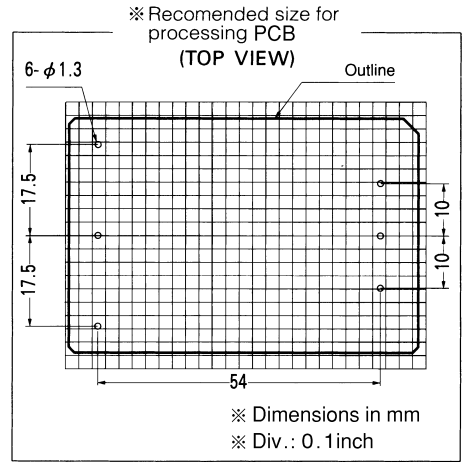

External view

※ Weight: 100g or less  
 ※ Tolerance: ±0.5  
 ※ Case: PBT

Performance data

■ STATIC CHARACTERISTICS (YW1512A)

■ RISE TIME & FALL TIME (YW1512A: +12V)

■ OVERCURRENT CHARACTERISTICS (YW1512A)

■ DERATING CURVE