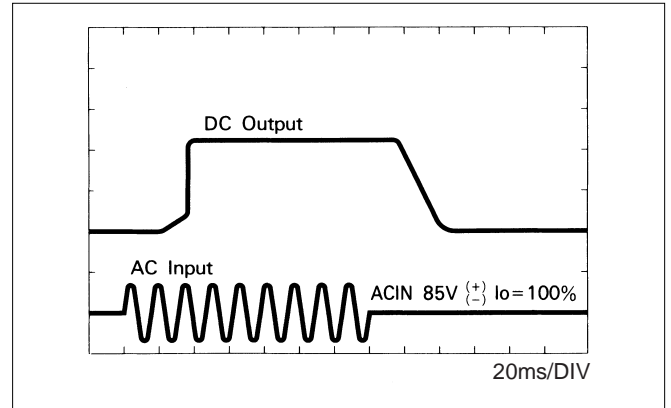

External view

※ Weight: 100g or less  
 ※ Tolerance: ±0.5  
 ※ Case: PBT

Performance data

■ STATIC CHARACTERISTICS (YW1512A)

■ RISE TIME & FALL TIME (YW1512A: +12V)

■ OVERCURRENT CHARACTERISTICS (YW1512A)

■ DERATING CURVE