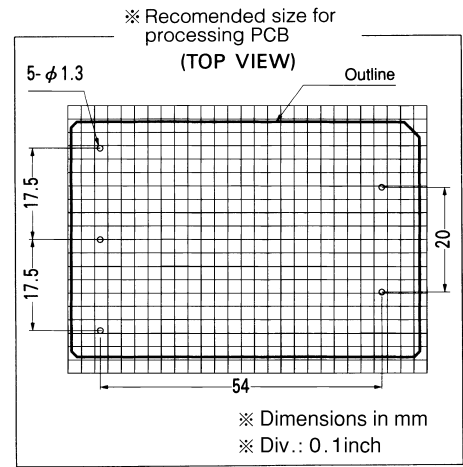

External view

Performance data

■ STATIC CHARACTERISTICS (YAS1012)

■ RISE TIME (YAS1012)

■ OVERCURRENT CHARACTERISTICS (YAS1012)

■ DERATING CURVE