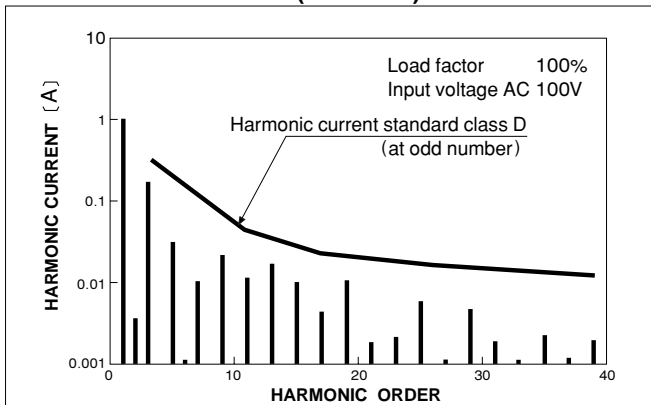

External view

Performance data

RISE TIME & FALL TIME (PAA75F-5)

EFFICIENCY (PAA75F-5)

HARMONIC CURRENT (PAA75F-5)

HARMONIC CURRENT (PAA75F-5)