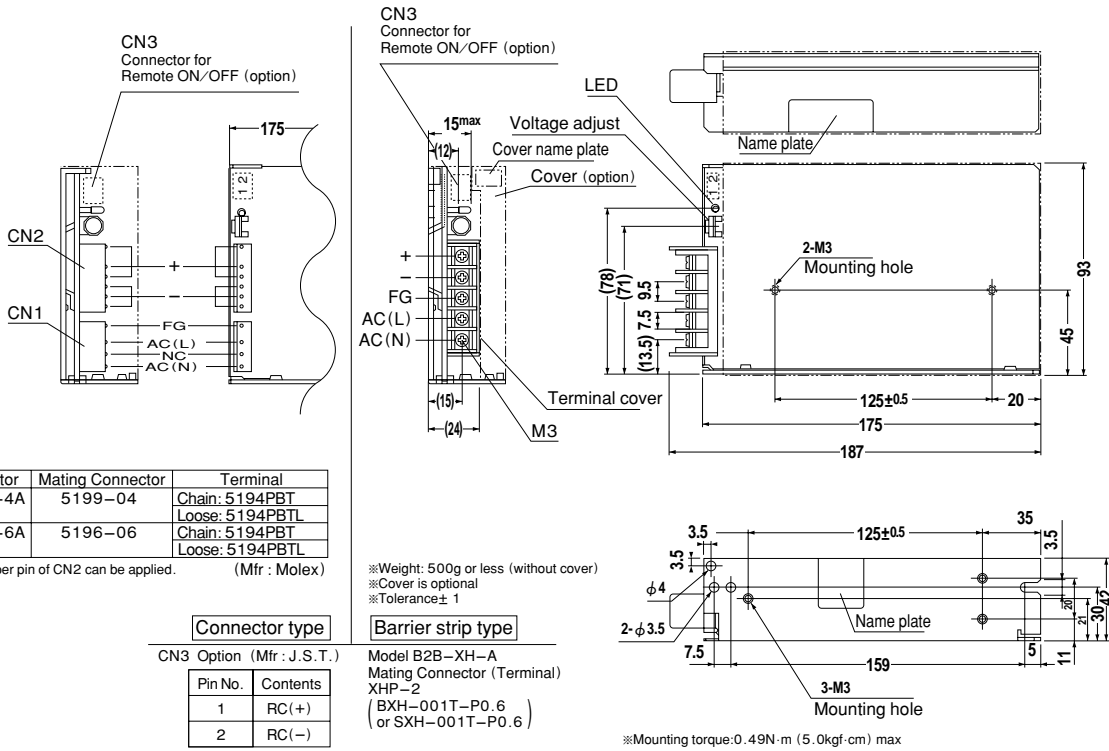

External view

Performance data

RISE TIME & FALL TIME (PAA75F-5)

EFFICIENCY (PAA75F-5)

HARMONIC CURRENT (PAA75F-5)

HARMONIC CURRENT (PAA75F-5)