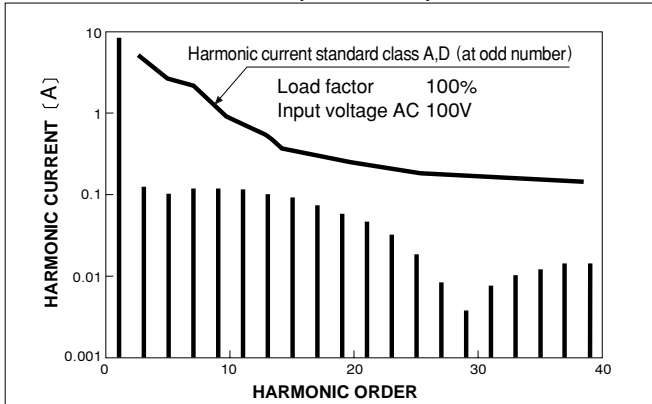

External view

Performance data

RISE TIME & FALL TIME (PAA600F-5)

EFFICIENCY (PAA600F-5)

HARMONIC CURRENT (PAA600F-5)

HARMONIC CURRENT (PAA600F-5)