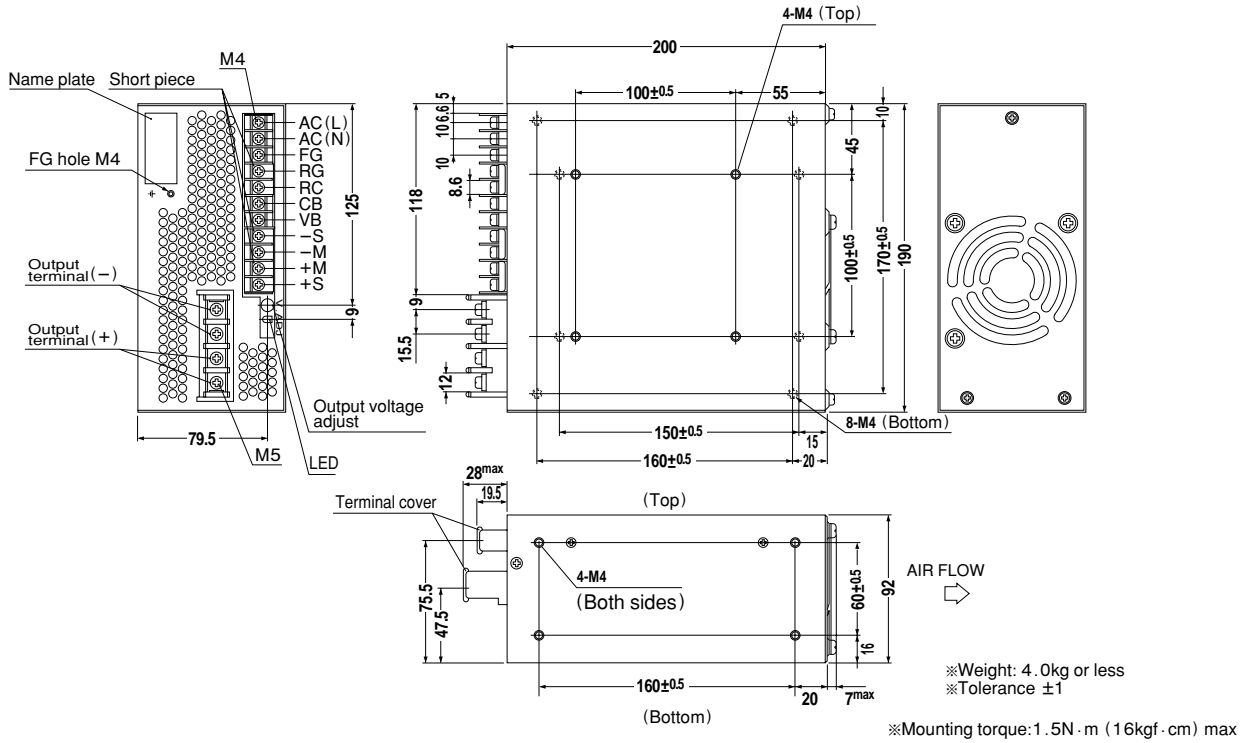

External view

Performance data

RISE TIME & FALL TIME (PAA600F-5)

EFFICIENCY (PAA600F-5)

HARMONIC CURRENT (PAA600F-5)

HARMONIC CURRENT (PAA600F-5)