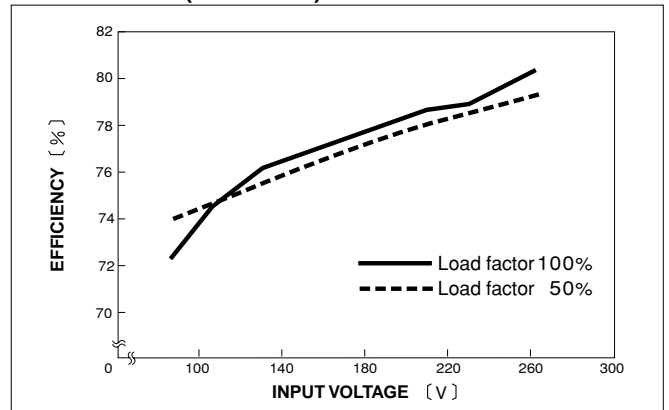

External view

Performance data

RISE TIME & FALL TIME (PAA600F-5)

EFFICIENCY (PAA600F-5)

HARMONIC CURRENT (PAA600F-5)

HARMONIC CURRENT (PAA600F-5)