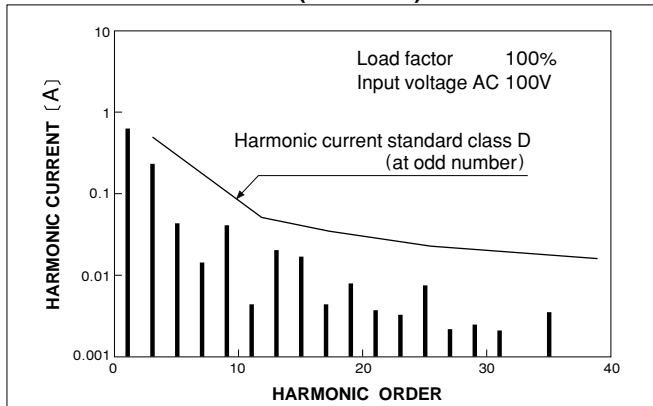

External view

Performance data

RISE TIME & FALL TIME (PAA50F-5)

EFFICIENCY (PAA50F-5)

HARMONIC CURRENT (PAA50F-5)

HARMONIC CURRENT (PAA50F-5)