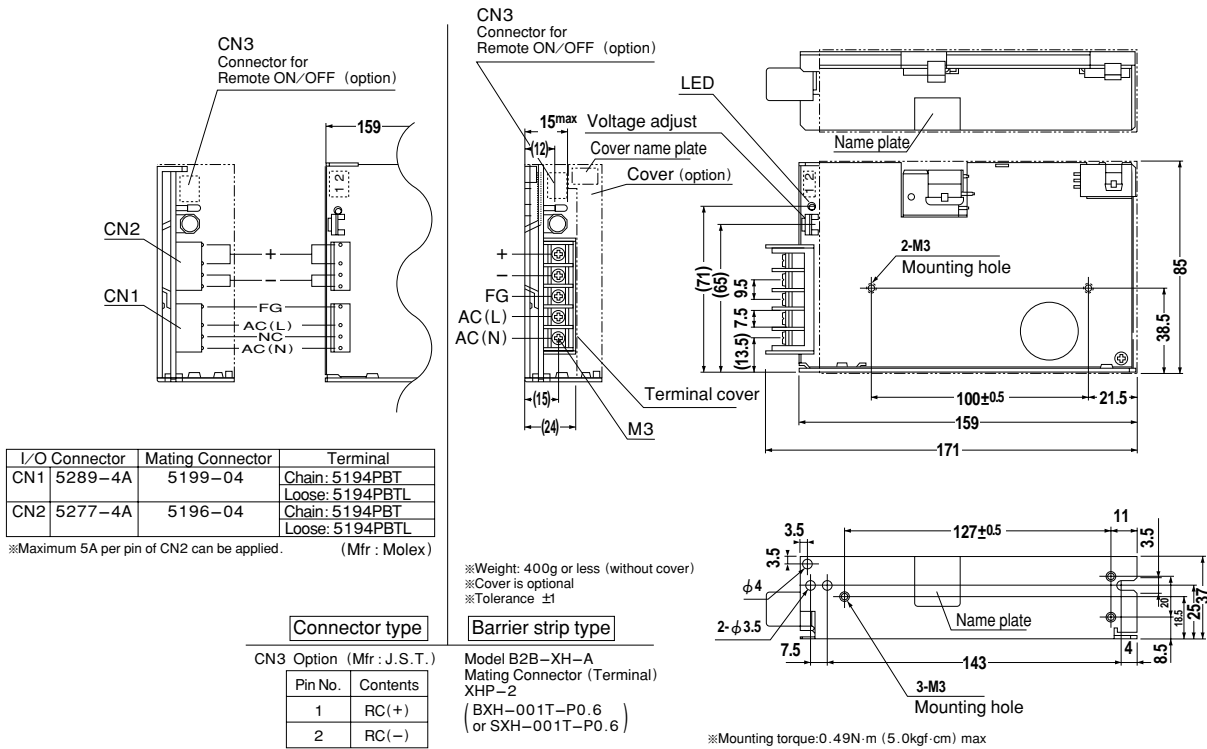

External view

Performance data

RISE TIME & FALL TIME (PAA50F-5)

EFFICIENCY (PAA50F-5)

HARMONIC CURRENT (PAA50F-5)

HARMONIC CURRENT (PAA50F-5)