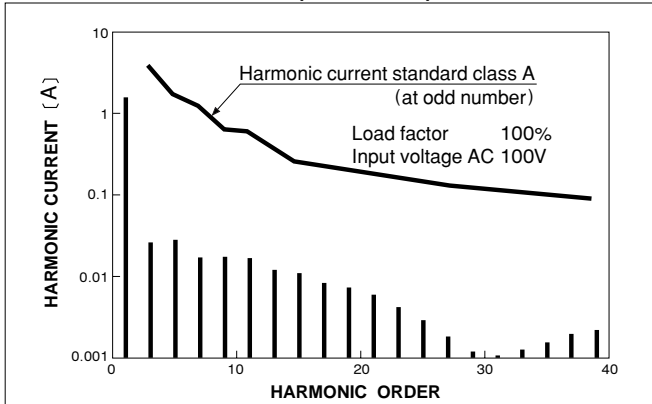

External view

Performance data

RISE TIME & FALL TIME (PAA100F-5)

EFFICIENCY (PAA100F-5)

HARMONIC CURRENT (PAA100F-5)

HARMONIC CURRENT (PAA100F-5)