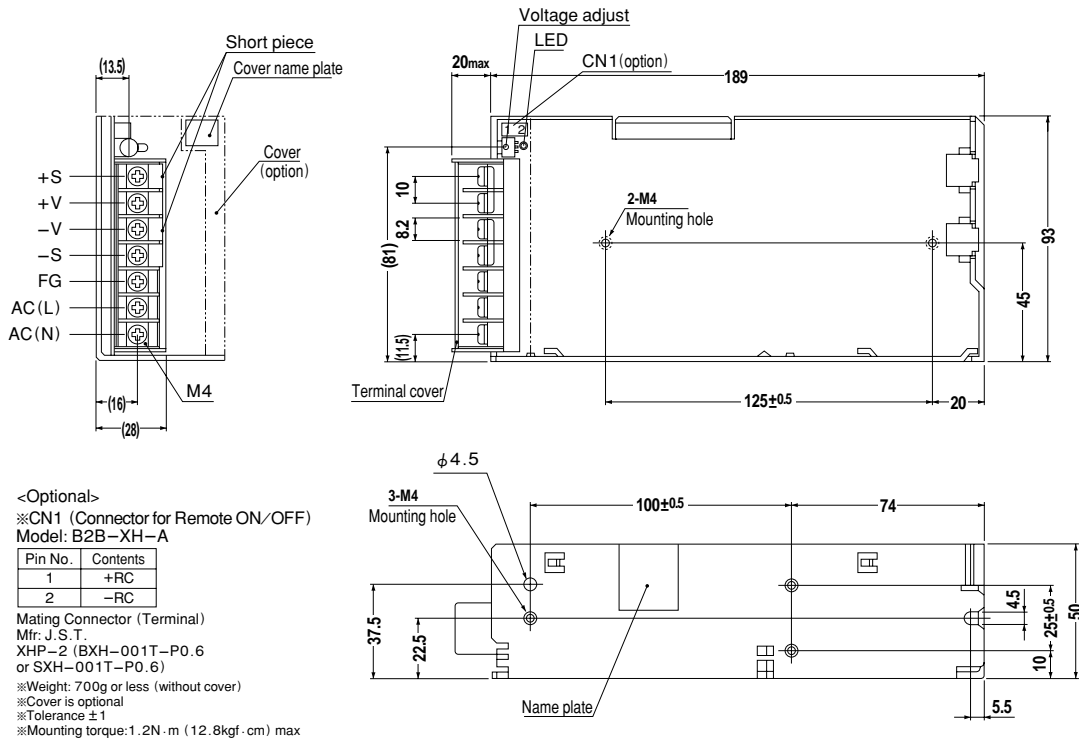

External view

Performance data

RISE TIME & FALL TIME (PAA100F-5)

EFFICIENCY (PAA100F-5)

HARMONIC CURRENT (PAA100F-5)

HARMONIC CURRENT (PAA100F-5)