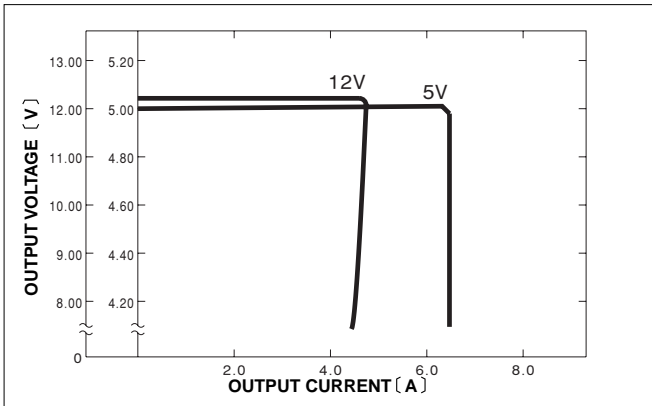

External view

Performance data

■ STATIC CHARACTERISTICS (MMB75A-1)

■ RISE TIME & FALL TIME (MMB75A-1)

■ OVERCURRENT CHARACTERISTICS (MMB75A-1)

■ DERATING CURVE