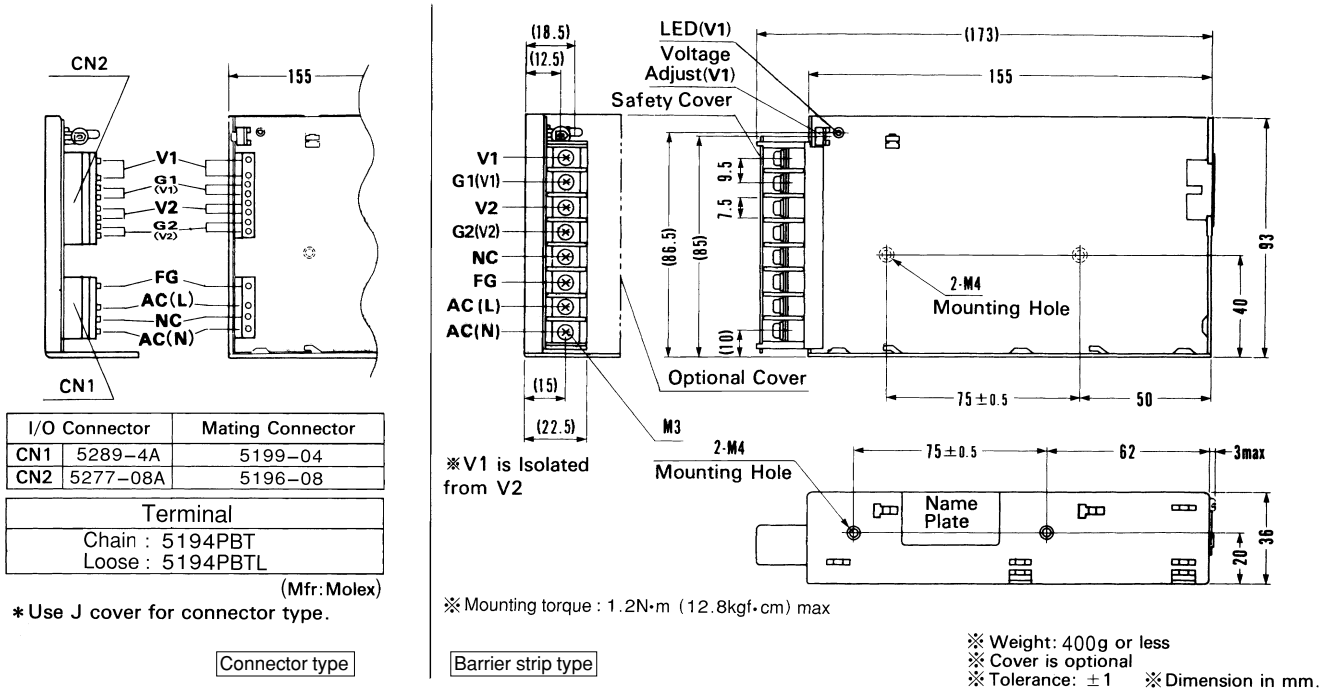

External view

Performance data

■ STATIC CHARACTERISTICS (MMB50A-1)

■ RISE TIME & FALL TIME (MMB50A-1)

■ OVERCURRENT CHARACTERISTICS (MMB50A-1)

■ DERATING CURVE