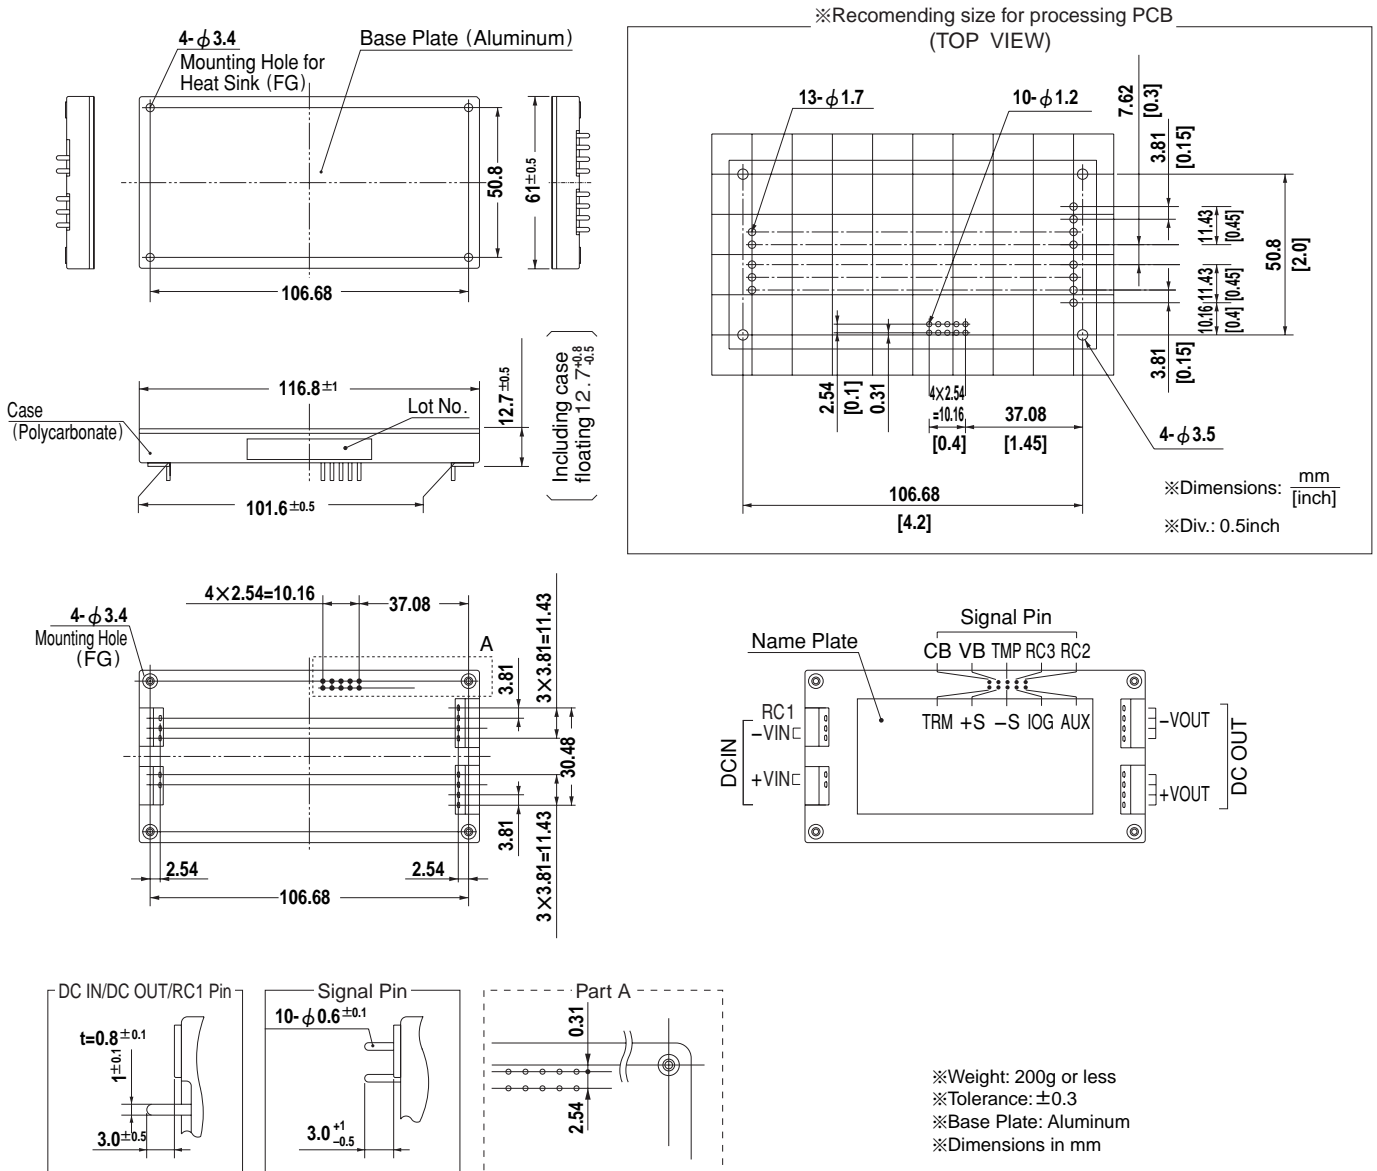

External view

Performance data

INPUT CURRENT CHARACTERISTICS (CDS60048)

EFFICIENCY CHARACTERISTICS (CDS60048)