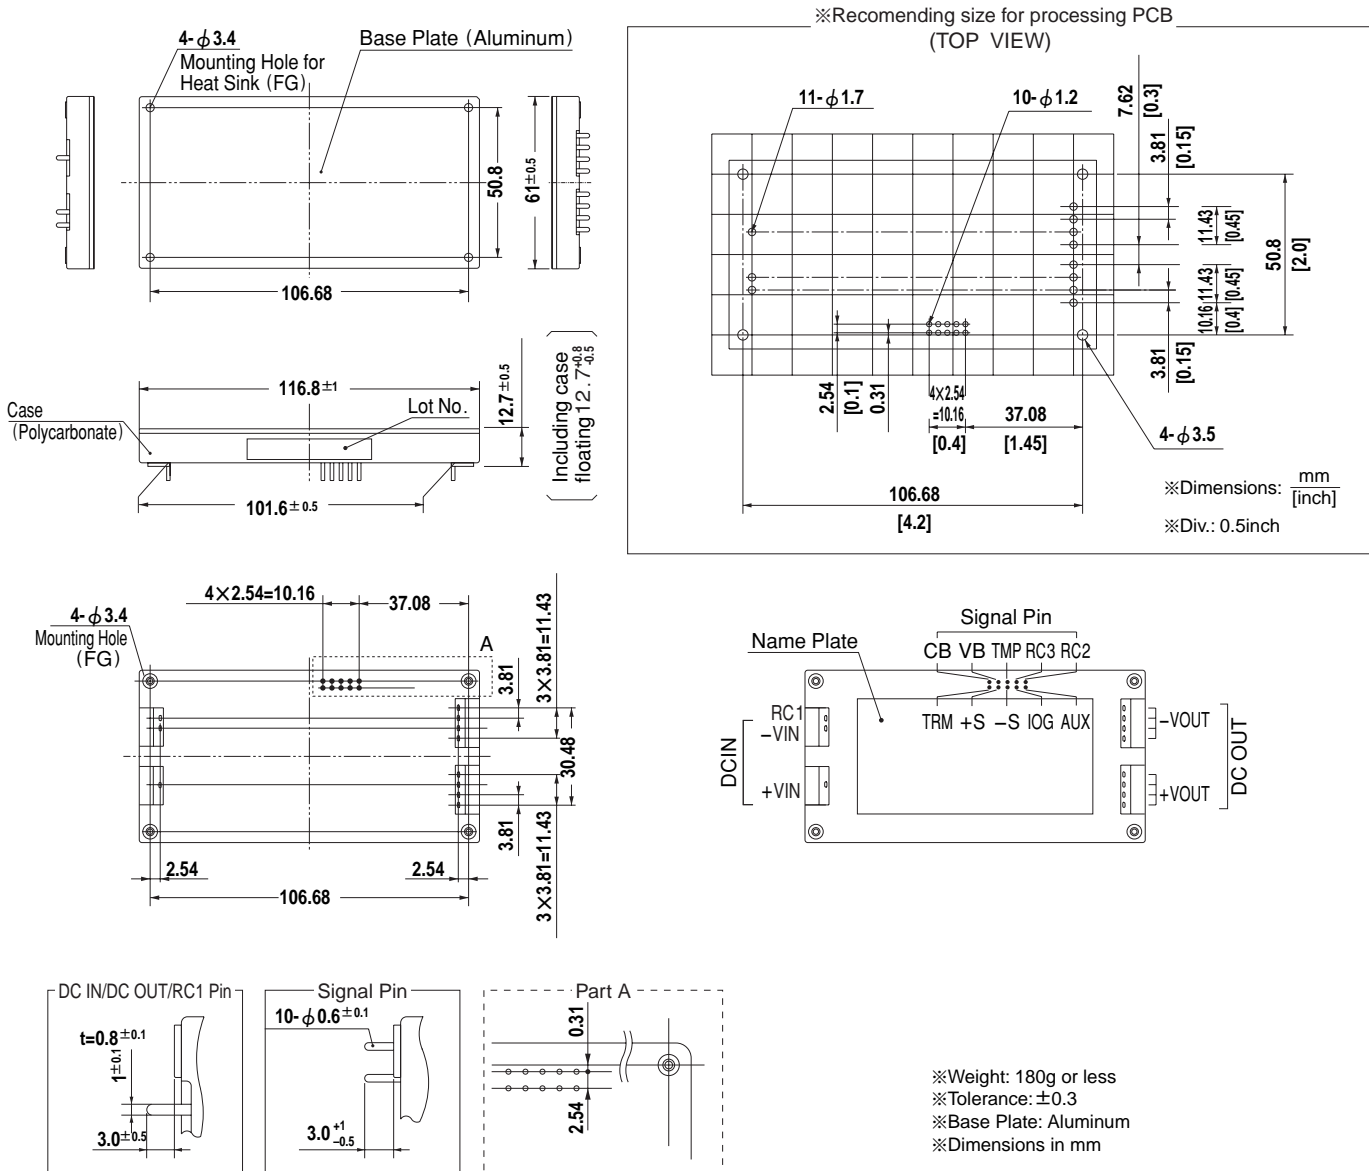

External view

Performance data

INPUT CURRENT CHARACTERISTICS (CDS4004828)

EFFICIENCY CHARACTERISTICS (CDS40048)